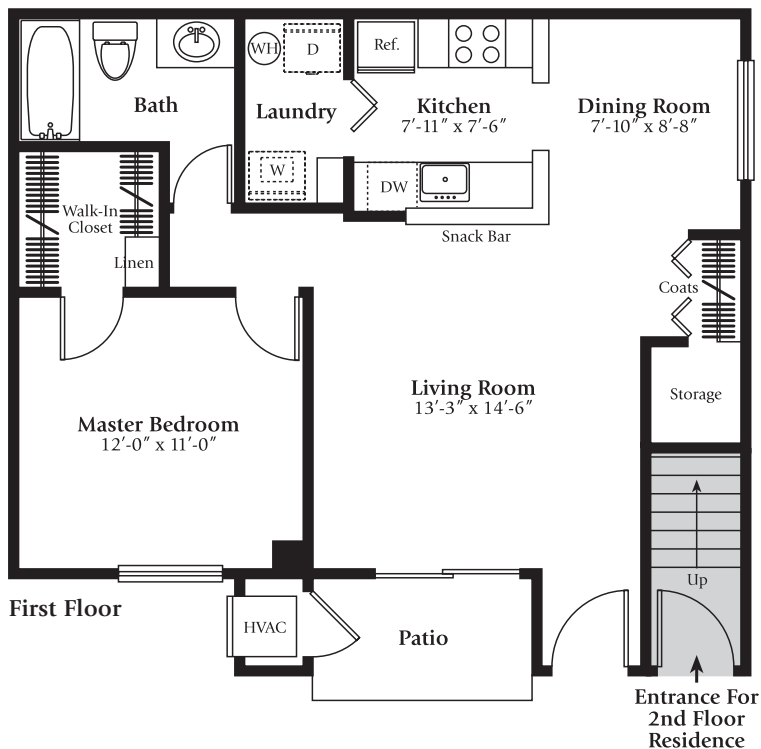

## THE CYPRESS – 1 Bedroom, 1 Bath

- Refreshing outdoor living space, a patio and easy entry deliver something for everyone.
- Generous storage and ample walk-in closet space mean a place for everything, and everything in its place.
- Full bath is perfect when a retreat is needed or to give guests privacy.
- Convenient laundry area off the kitchen makes multi-tasking a breeze, which adds up to more time doing the things you want to do.
- Deluxe appliance package and handy snack bar anchor fabulous open layout that creates a friendly sense of flow between the kitchen, dining area and living room for enhanced family communication or lively entertaining.

## Superior Space

- Generous bedroom suites with walk-in closets and full baths (per plan)
- Airy kitchen with snack bar
- Extra large living areas
- Abundant storage and closet space