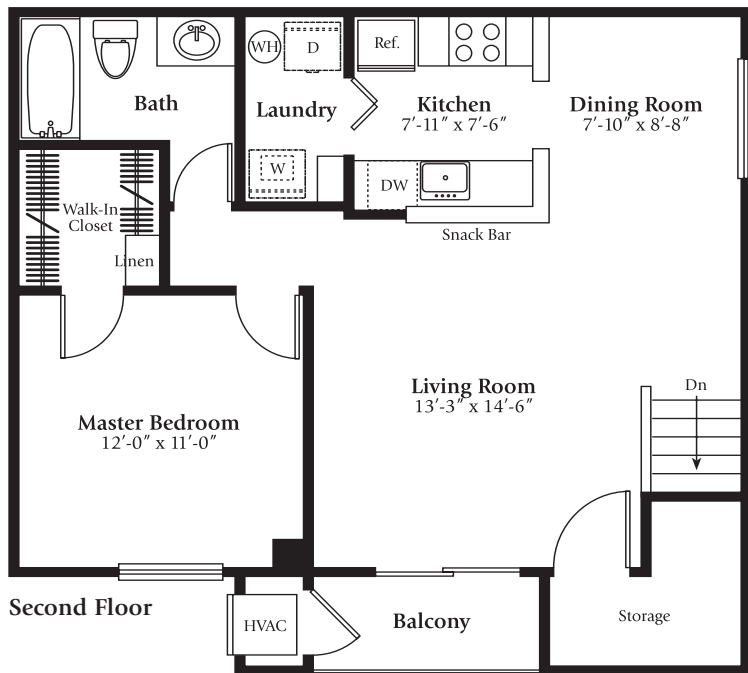

## THE CYPRESS – 1 Bedroom, 1 Bath

- Refreshing outdoor living space, a patio and easy entry deliver something for everyone.
- Generous storage and ample walk-in closet space mean a place for everything, and everything in its place.
- Full bath is perfect when a retreat is needed or to give guests privacy.
- Convenient laundry area off the kitchen makes multi-tasking a breeze, which adds up to more time doing the things you want to do.
- Deluxe appliance package and handy snack bar anchor fabulous open layout that creates a friendly sense of flow between the kitchen, dining area and living room for enhanced family communication or lively entertaining.

## Superior Space

- Generous bedroom suites with walk-in closets and full baths (per plan)
- Airy kitchen with snack bar
- Extra large living areas
- Abundant storage and closet space